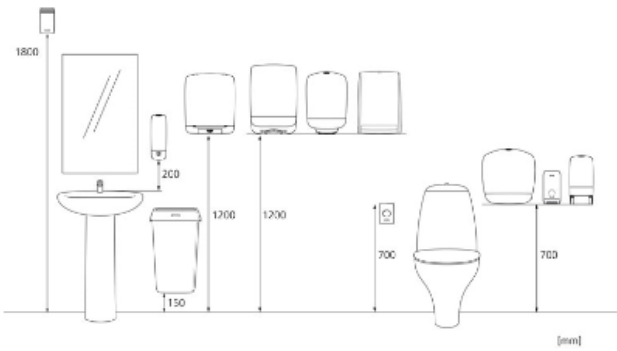

Katrin Inclusive System Towel Dispenser - White

90045

- A full range of Katrin hand drying roll tissue qualities available
- The cover opens upwards for easy refilling
- Inserting a roll into the dispenser is done by simply letting the paper drop freely, pulling it until the marked line, and closing the cover
- The fully opening cutting mechanism is easily accessible and simple to clean
- When paper is not visible, there is an easy-to-use PUSH bar for paper feeding
- Braille instructions are provided for visually impaired on the PUSH bar
- Controlled consumption, minimum resistance to draw and high capacity: 420 - 800 sheets per roll depending on quality
- The lock can be used with or without a key
- The whole roll is always used. Almost fully used rolls automatically drop into the stub roll position when the roll has a diameter of approximately 7.5 cm
- The empty cores can simply be pulled out side wards from the back of the dispenser and recycled
- Main raw materials of major plastic parts and lock: ABS (Acrylonitrile butadiene styrene), PC (polycarbonate), POM (polyoxymethylene)
- Paper consumption is easy to control, thanks to the transparent side panels
- Katrin Inclusive Dispensers are quality checked by Bureau Veritas for performance, durability, Hazardous substances, Workmanship, Controlled production
- Katrin Inclusive dispensers are resistant to high temperatures and have been tested by Bureau Veritas Consumer Products Services to prove that they conform to the UL 94 flammability standard

ISO9001 

Product / Consumer pack

x 335 mm
y 403 mm
z 216 mm

White

3.202 kg

Transport pack

x 422 mm
y 236 mm
z 340 mm

1

3.827 kg

6414300090045

Transport pallet

x 800 mm
y 1280 mm
z 1200 mm

30

139.96 kg

6414300090052

Measurements and installing